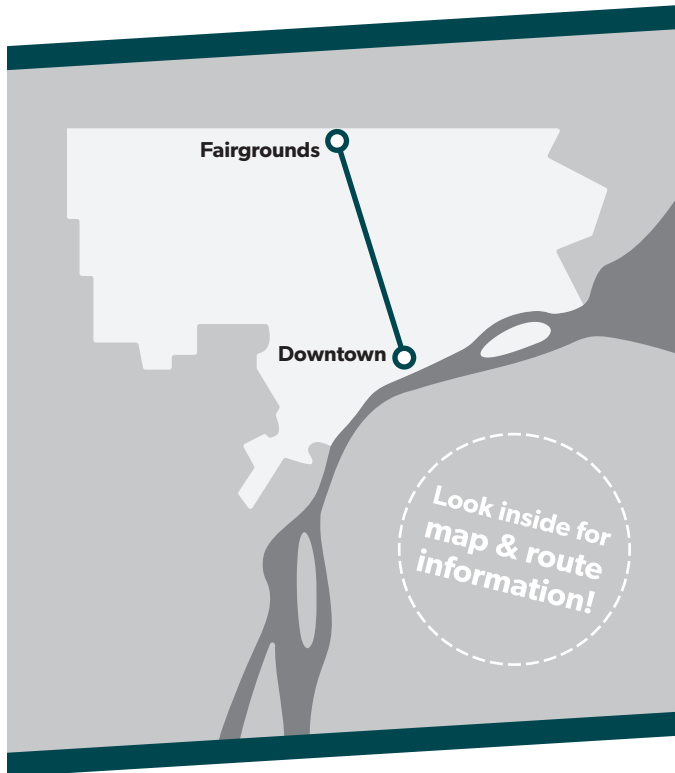

4

Woodward

TRANSIT ROUTE MAP & TIMETABLE

Effective **January 23, 2023**

@riddedot

Regional Pass

The Dart Passes allow unlimited rides on DDOT and SMART buses and the QLINE Streetcar.

	Full	Reduced
4-Hour Dart Pass	$2	$0.50
24-Hour Dart Pass	$5	$2
7 Day Dart Pass	$22	$10
31 Day Dart Pass	$70	$29

* *Seniors (ages 65 and older), people with disabilities, Medicare recipients, and students with a school-issued ID are eligible for a reduced fare. An application is required.*

Pay with the app

Download the Dart app today! Dart passes get you unlimited rides between DDOT, SMART and the QLINE for the duration of the pass.