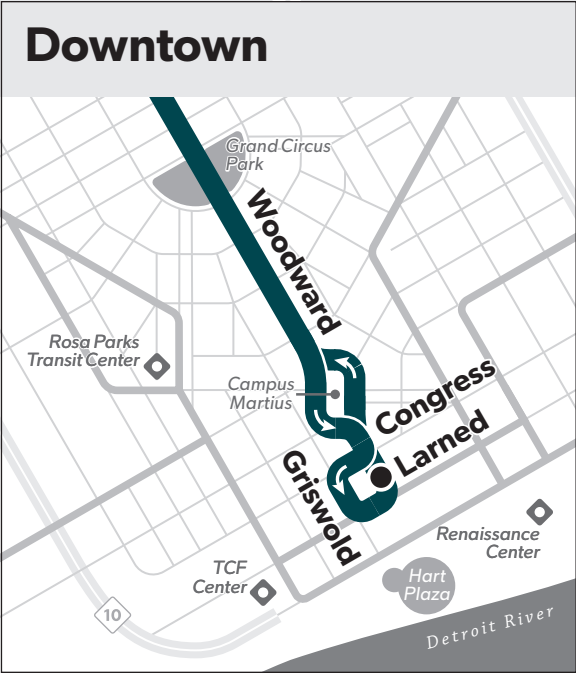

Detroit's Public Transit System

4 Woodward

Map Key

- Route
- Timepoint (not all stops shown)
- Transfer to ConnectTen (other routes not shown)
- College/University
- Hospital/Clinic
- School

4 Monday-Friday

Southbound to Downtown

3:59	4:01	4:07	4:13	4:17	4:22	4:35
4:29	4:31	4:37	4:43	4:47	4:52	5:05
4:59	5:01	5:07	5:13	5:17	5:22	5:35
5:29	5:31	5:37	5:43	5:47	5:52	6:05
5:54	5:56	6:02	6:08	6:13	6:18	6:32
6:14	6:16	6:22	6:28	6:33	6:38	6:52
6:29	6:31	6:37	6:43	6:48	6:53	7:07
6:44	6:46	6:52	6:58	7:03	7:08	7:22
6:59	7:01	7:07	7:13	7:18	7:23	7:37
7:14	7:16	7:22	7:28	7:33	7:38	7:52
7:29	7:31	7:37	7:43	7:48	7:53	8:07
7:44	7:46	7:52	7:58	8:03	8:08	8:22
7:59	8:01	8:07	8:13	8:18	8:23	8:37
8:14	8:16	8:22	8:28	8:33	8:38	8:52
8:29	8:31	8:37	8:43	8:48	8:53	9:07
8:44	8:46	8:52	8:58	9:03	9:08	9:22
8:59	9:01	9:07	9:13	9:18	9:23	9:37
9:14	9:16	9:22	9:29	9:35	9:40	9:54
9:29	9:31	9:37	9:44	9:50	9:55	10:09
9:44	9:46	9:52	9:59	10:05	10:10	10:24
9:59	10:01	10:07	10:14	10:20	10:25	10:39
10:14	10:16	10:22	10:29	10:35	10:40	10:54
10:29	10:31	10:37	10:44	10:50	10:55	11:09
10:44	10:46	10:52	10:59	11:05	11:10	11:24
10:59	11:01	11:07	11:14	11:20	11:25	11:39
11:14	11:16	11:22	11:29	11:35	11:40	11:54
11:29	11:31	11:37	11:44	11:50	11:55	12:09
11:44	11:46	11:52	11:59	12:05	12:10	12:24
11:59	12:01	12:07	12:14	12:20	12:25	12:39
12:14	12:16	12:22	12:29	12:35	12:40	12:54