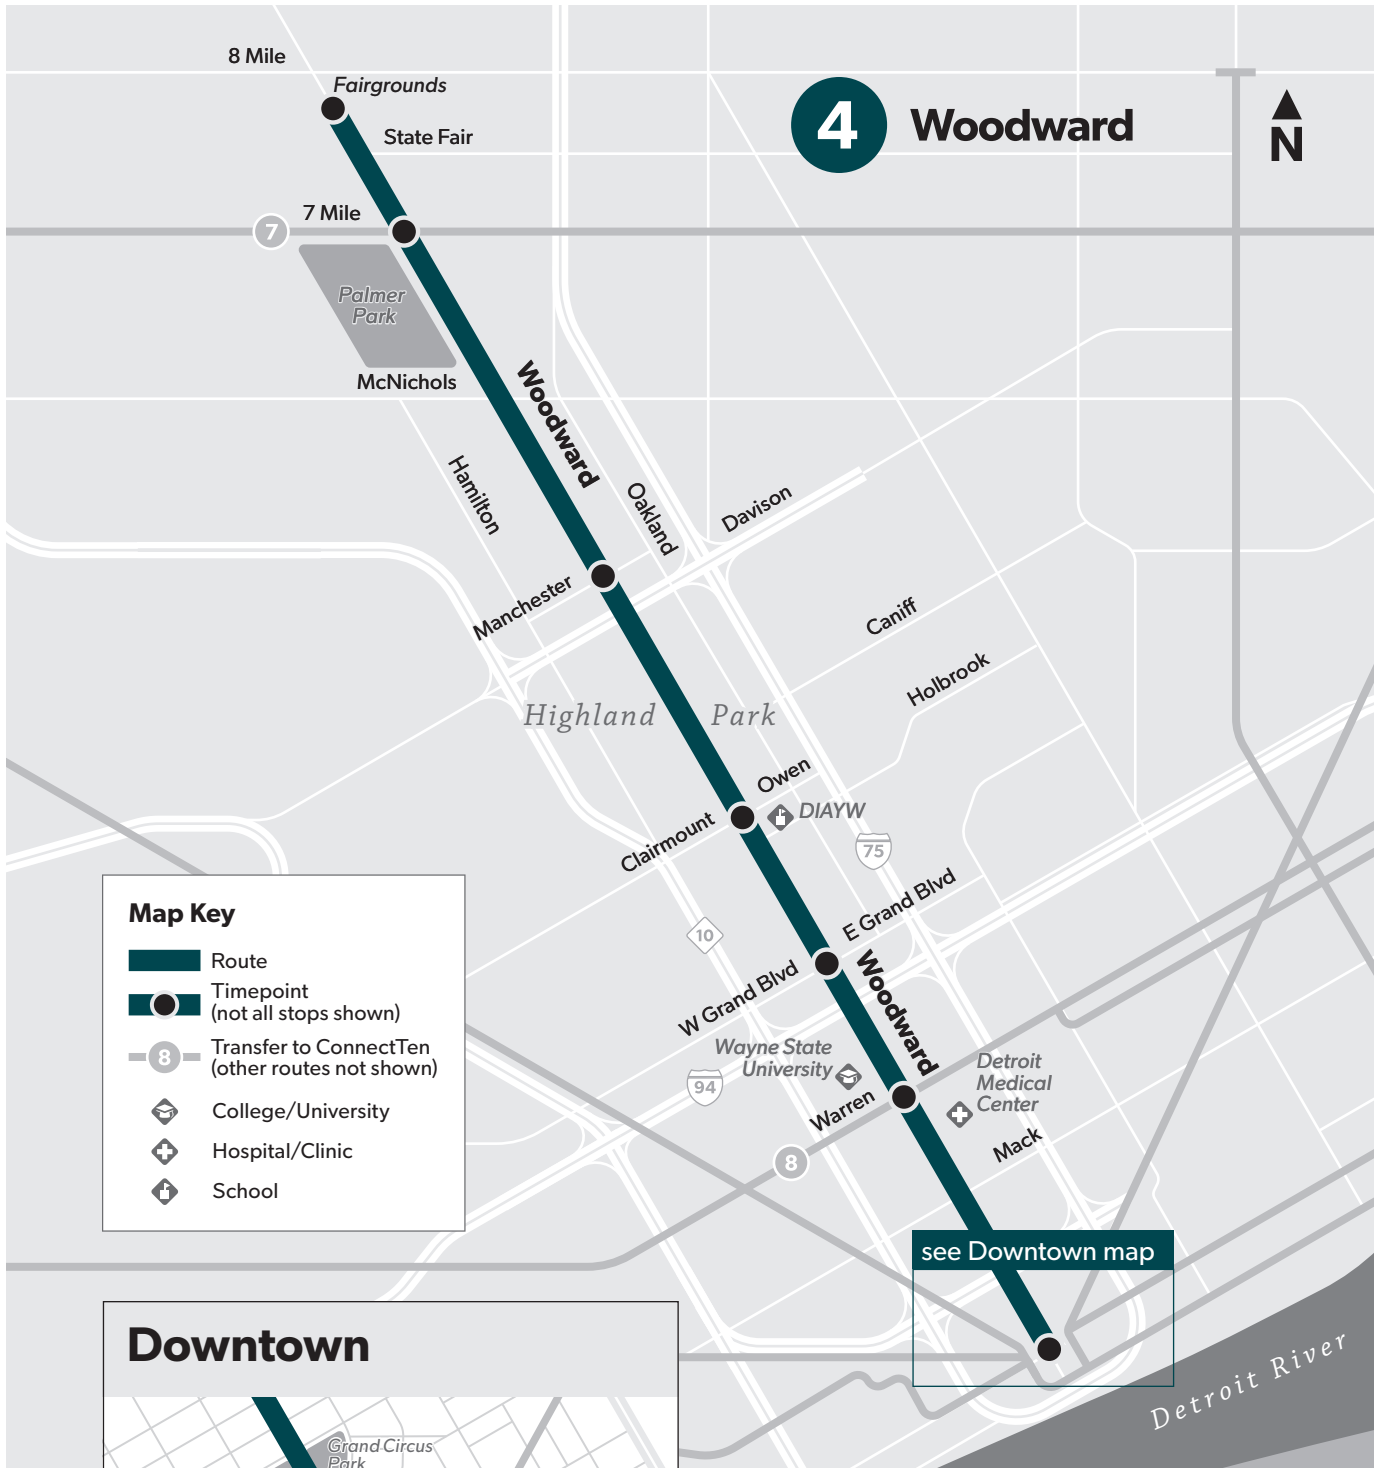

Detroit's Public Transit System

4 Woodward

Map Key

- Route
- Timepoint (not all stops shown)
- Transfer to ConnectTen (other routes not shown)
- College/University
- Hospital/Clinic
- School

4 Monday-Friday

Southbound to Downtown

3:59	4:01	4:07	4:13	4:17	4:22	4:35
4:29	4:31	4:37	4:43	4:47	4:52	5:05
4:59	5:01	5:07	5:13	5:17	5:22	5:35
5:29	5:31	5:37	5:43	5:47	5:52	6:05
5:54	5:56	6:02	6:08	6:13	6:18	6:32
6:14	6:16	6:22	6:28	6:33	6:38	6:52
6:29	6:31	6:37	6:43	6:48	6:53	7:07
6:44	6:46	6:52	6:58	7:03	7:08	7:22
6:59	7:01	7:07	7:13	7:18	7:23	7:37
7:14	7:16	7:22	7:28	7:33	7:38	7:52
7:29	7:31	7:37	7:43	7:48	7:53	8:07
7:44	7:46	7:52	7:58	8:03	8:08	8:22
7:59	8:01	8:07	8:13	8:18	8:23	8:37
8:14	8:16	8:22	8:28	8:33	8:38	8:52
8:29	8:31	8:37	8:43	8:48	8:53	9:07
8:44	8:46	8:52	8:58	9:03	9:08	9:22
8:59	9:01	9:07	9:13	9:18	9:23	9:37
9:14	9:16	9:22	9:29	9:35	9:40	9:54
9:29	9:31	9:37	9:44	9:50	9:55	10:09
9:44	9:46	9:52	9:59	10:05	10:10	10:24
9:59	10:01	10:07	10:14	10:20	10:25	10:39
10:14	10:16	10:22	10:29	10:35	10:40	10:54
10:29	10:31	10:37	10:44	10:50	10:55	11:09
10:44	10:46	10:52	10:59	11:05	11:10	11:24
10:59	11:01	11:07	11:14	11:20	11:25	11:39
11:14	11:16	11:22	11:29	11:35	11:40	11:54
11:29	11:31	11:37	11:44	11:50	11:55	12:09
11:44	11:46	11:52	11:59	12:05	12:10	12:24
11:59	12:01	12:07	12:14	12:20	12:25	12:39
12:14	12:16	12:22	12:29	12:35	12:40	12:54