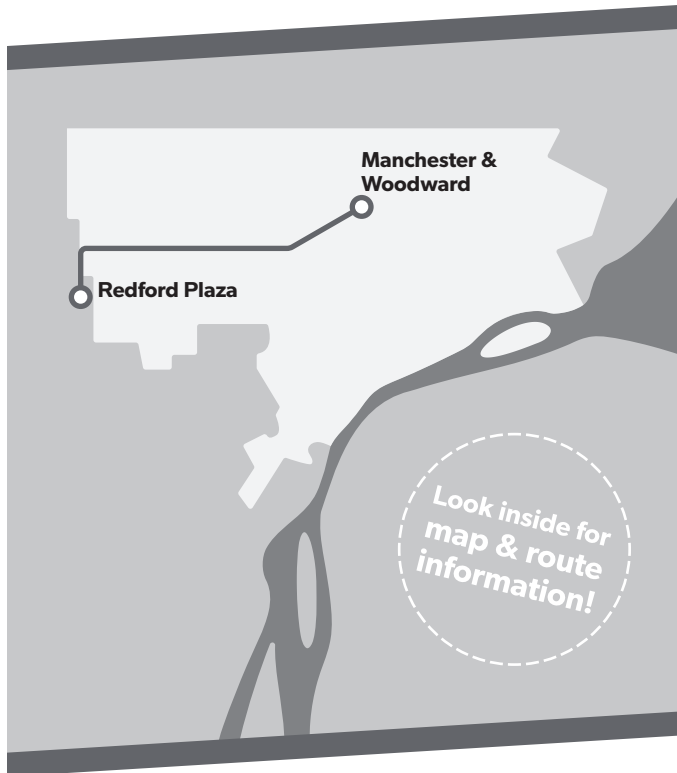

43

Schoolcraft

TRANSIT ROUTE MAP & TIMETABLE

Effective **April 24, 2023**

@riddedot

Regional Pass

The Dart Passes allow unlimited rides on DDOT and SMART buses and the QLINE Streetcar.

	Full	Reduced
4-Hour Dart Pass	$2	$0.50
24-Hour Dart Pass	$5	$2
7 Day Dart Pass	$22	$10
31 Day Dart Pass	$70	$29

* *Seniors (ages 65 and older), people with disabilities, Medicare recipients, and students with a school-issued ID are eligible for a reduced fare. An application is required.*

Pay with the app

Download the Token Transit app today to buy Dart passes! Dart passes get you unlimited rides between DDOT, SMART and the QLINE for the duration of the pass.