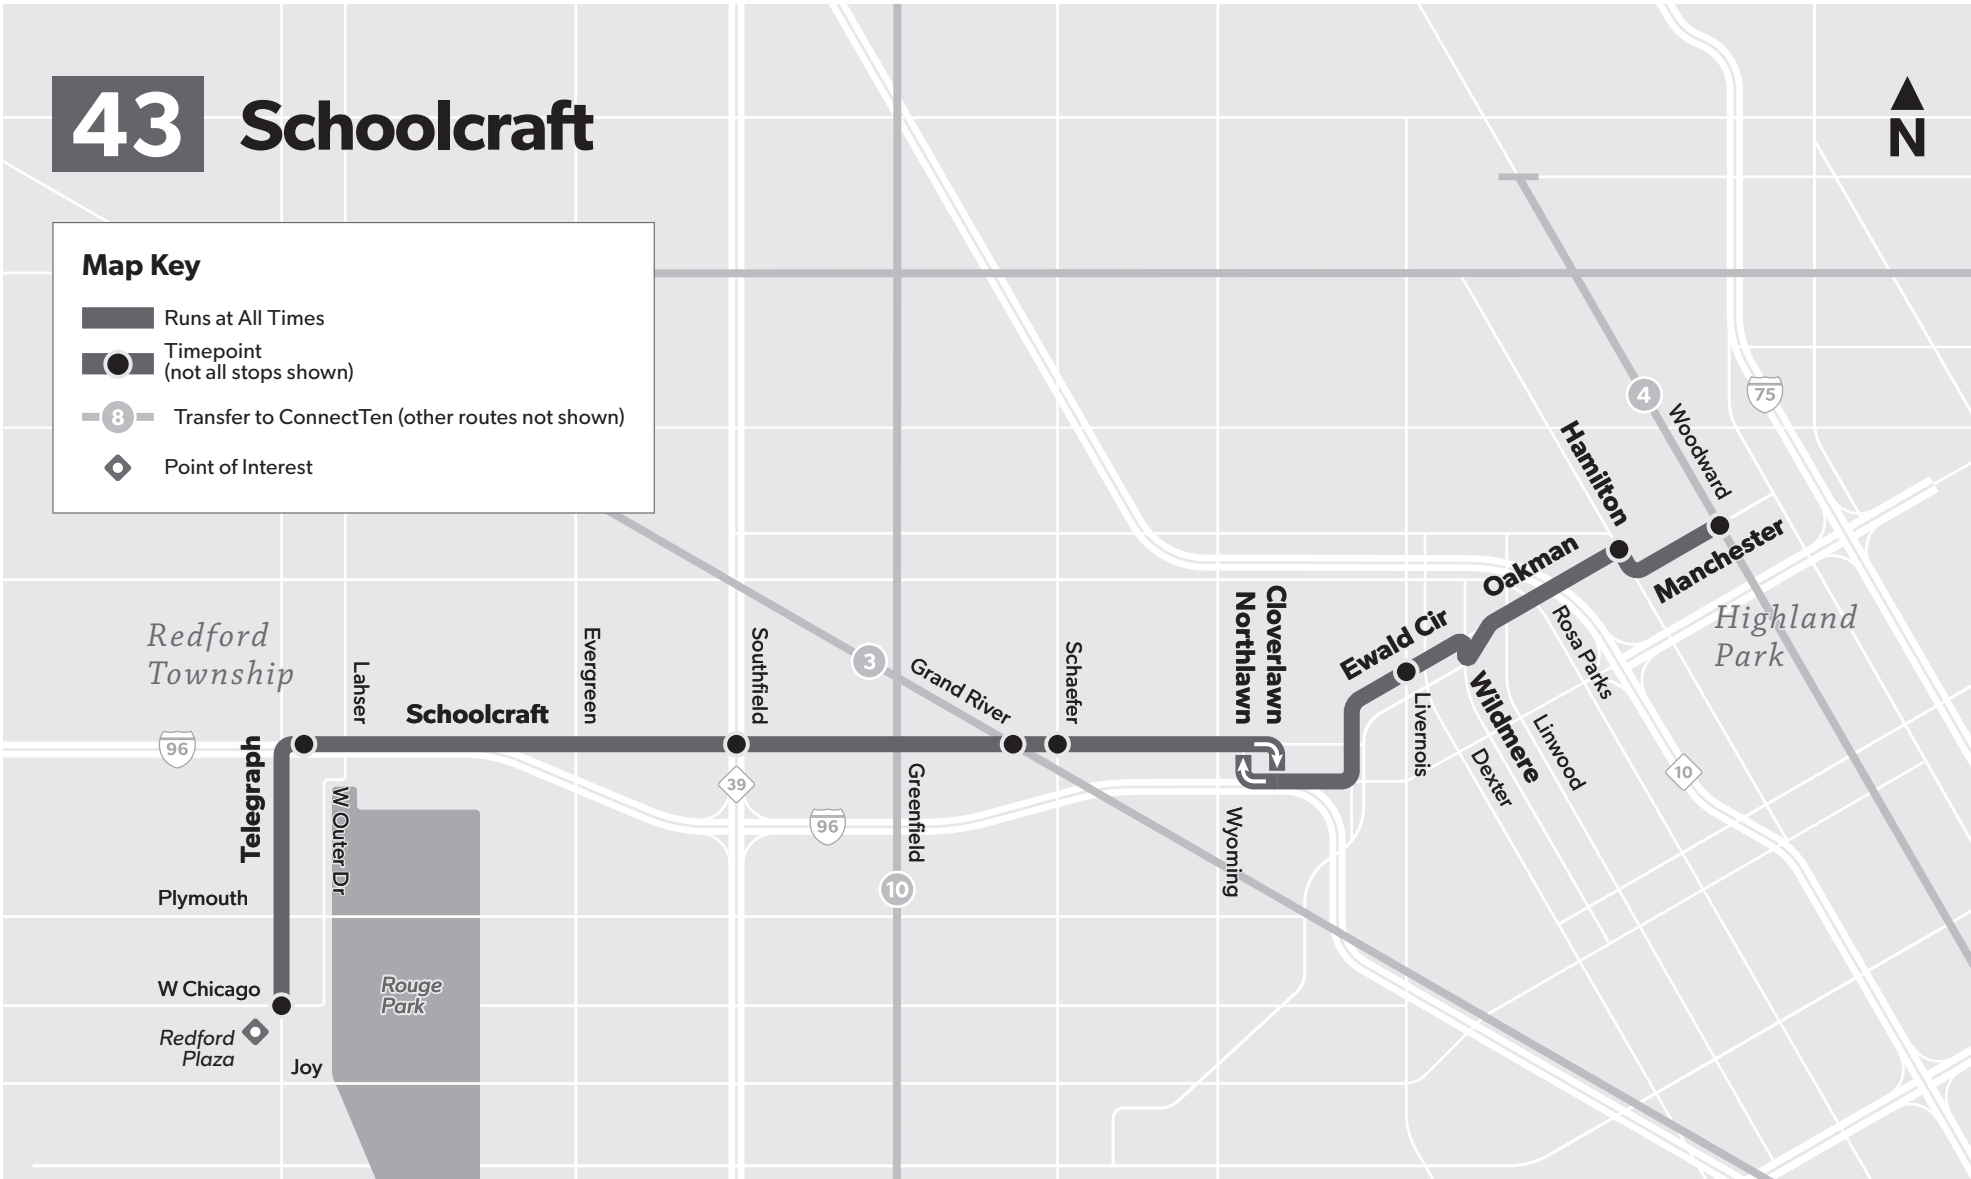

Detroit's Public Transit System

43 Schoolcraft

Map Key

- Runs at All Times
- Timepoint (not all stops shown)
- Transfer to ConnectTen (other routes not shown)
- Point of Interest

Eastbound to Woodward

Redford Plaza	Schoolcraft & Dale	Schoolcraft & Southfield	Schoolcraft & Grand River	Schoolcraft & Schaefer	Ewald Circle & Livernois	Oakman & Hamilton	Manchester & Woodward
5:10	5:14	5:23	5:29	5:31	5:41	5:48	5:54
6:10	6:14	6:23	6:29	6:31	6:41	6:48	6:54
7:10	7:14	7:23	7:29	7:31	7:41	7:48	7:54
8:10	8:14	8:23	8:29	8:31	8:41	8:48	8:54
9:10	9:14	9:23	9:29	9:31	9:41	9:48	9:54
10:10	10:14	10:23	10:29	10:31	10:41	10:48	10:54
11:10	11:14	11:23	11:29	11:31	11:41	11:48	11:54
12:10	12:14	12:23	12:29	12:31	12:41	12:48	12:54
1:10	1:14	1:23	1:29	1:31	1:41	1:48	1:54
2:10	2:14	2:23	2:29	2:31	2:41	2:48	2:54
3:10	3:14	3:23	3:29	3:31	3:41	3:48	3:54
4:10	4:14	4:23	4:29	4:31	4:41	4:48	4:54
5:10	5:14	5:23	5:29	5:31	5:41	5:48	5:54
6:10	6:14	6:23	6:29	6:31	6:41	6:48	6:54
7:10	7:14	7:23	7:29	7:31	7:41	7:48	7:54
8:10	8:14	8:23	8:29	8:31	8:41	8:48	8:54
9:10	9:14	9:23	9:29	9:31	9:41	9:48	9:54

Westbound to Redford Plaza

Manchester & Woodward	Oakman & Hamilton	Ewald Circle & Livernois	Schoolcraft & Schaefer	Schoolcraft & Grand River	Schoolcraft & Southfield	Redford Plaza
-	-	-	-	4:40	4:46	4:55
-	-	-	-	5:30	5:36	5:45
6:00	6:02	6:09	6:19	6:21	6:27	6:36
7:00	7:02	7:09	7:19	7:21	7:27	7:36
8:00	8:02	8:09	8:19	8:21	8:27	8:36
9:00	9:02	9:09	9:19	9:21	9:27	9:36
10:00	10:02	10:09	10:19	10:21	10:27	10:36
11:00	11:02	11:09	11:19	11:21	11:27	11:36
12:00	12:02	12:09	12:19	12:21	12:27	12:36
1:00	1:02	1:09	1:19	1:21	1:27	1:36
2:00	2:02	2:09	2:19	2:21	2:27	2:36
3:00	3:02	3:09	3:19	3:21	3:27	3:36
4:00	4:02	4:09	4:19	4:21	4:27	4:36
5:00	5:02	5:09	5:19	5:21	5:27	5:36
6:00	6:02	6:09	6:19	6:21	6:27	6:36
7:00	7:02	7:09	7:19	7:21	7:27	7:36
8:00	8:02	8:09	8:19	8:21	8:27	8:36
9:00	9:02	9:09	9:19	9:21	9:27	9:36